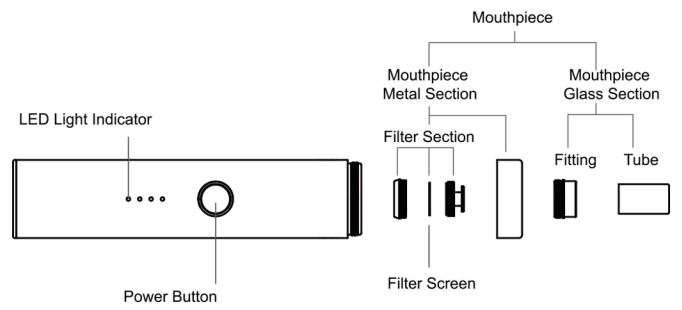

Linx Eden comes with a 1 year limited warranty
www.LinxVapor.com

IN THE BOX

- 1 Linx Eden Vaporizer
- 1 Cleaning Brush
- 3 Mouthpiece Glass Tubes
- 1 USB Charger
- 3 Silicone Mouthpiece Caps
- 4 Filter Screens
- 3 Linx Lava Plates
- 1 Magnetic Mouthpiece Cap
- 1 Silicone Sleeve

CHARGING

1. Plug the USB charger into the Eden and connect it to a viable USB power outlet.
2. The power indicator on the device will blink white while charging and turn solid once fully charged. A full charge takes three to four hours.