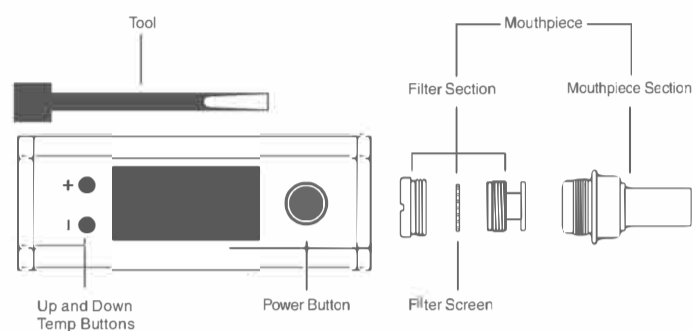

CHARGING

1. Plug the USB charger into the Gaia and connect it to a viable USB power outlet.
2. The battery indicator on the OLED screen blinks while charging, and turns solid once fully charged. Full charging takes two to three hours.

LOADING

1. Unscrew the mouthpiece from the Gaia.
2. Load ground material into the quartz heating chamber.
3. Screw the mouthpiece back onto the Gaia.
  Do not over-pack the heating chamber as it will restrict airflow, resulting in decreased vapor production.

ON/OFF

1. Press the power button five times quickly to turn the device on and off.
2. After forty seconds the device will shut off if not activated.
3. The device will also shut off if the set temperature has been reached for four minutes.

VAPING

1. Hold the power button down for one second and release to activate heating.
2. A flame icon will blink on the OLED screen while heating and switch to solid when the desired temperature is reached.
3. Inhale and enjoy!

TEMP SETTINGS

1. Hold the up or down button to select the preferred temperature.
2. Choose any temperature between 200°F - 428°F (93°C and 220°C). Hold the power button and the up button simultaneously for Celsius. Hold the power button and the down button simultaneously for Fahrenheit.

CLEANING

1. Make sure the device is powered off and fully cooled down.
2. Completely disassemble the mouthpiece into parts. Use Isopropyl alcohol and a cotton swab to clean all surfaces. Replace the filter screen as needed.
3. Gently scrub and sweep the inside of the quartz chamber with the Gaia cleaning brush.

SAFETY WARNINGS

- Do not use this device while charging. This will cause damage to the device.
- To prevent the device from overheating, do not leave it charging overnight.
- Do not charge unit on bare carpet or rugs.
- Do not drop, deform, bend, crush, puncture, microwave or paint this device.
- Take caution and dispose in the correct receptacle. Do not dispose in trash.

SAFETY DISCLAIMERS

- Keep this device away from children.
- Do not clean this device in any way other than instructed by Linx Vapor.
- Do not attempt to repair or modify this device yourself.
- Do not use in extreme environments such as high temperatures, high humidity, and avoid contact with liquids during use.
- Do not use a damaged Linx Vapor charger or non-Linx Vapor charger. Incompatible chargers may carry a different voltage. Use only the charger provided. Failure to do so will void the limited warranty offered on Linx Vapor products.

LEGAL DISCLAIMER