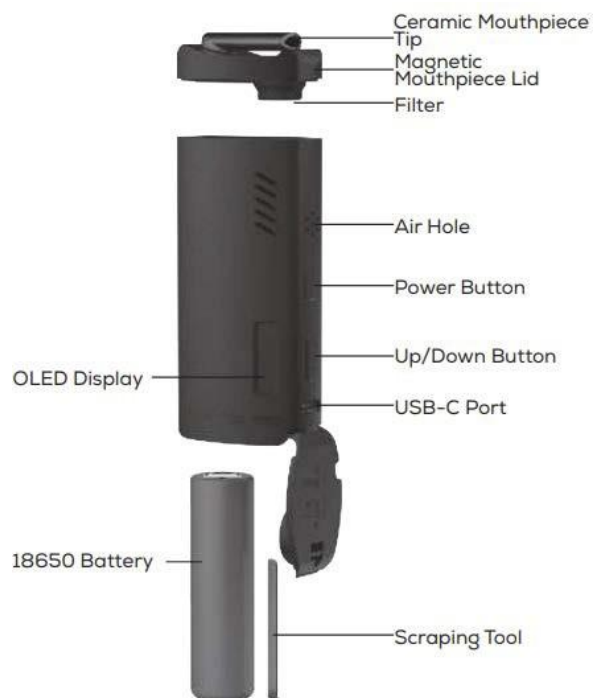

### SPECIFICATIONS

Battery Capacity	3200mAh(Lithium-Polymer)
Charging Voltage/Current	5V/ 1A
Working Voltage	3.3-4.2V
On/Off	Click the button 3 times consecutively
Temperature Range	100°C-220°C (212°F-428°F)
Oven Material	Stainless Steel
Display Screen	OLED
Size	43.5*25.5*100.3mm(1.71*1.00*3.95inch)