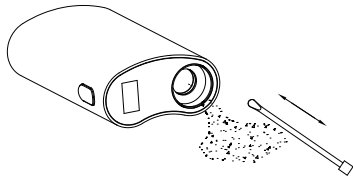

2. Remove material from chamber