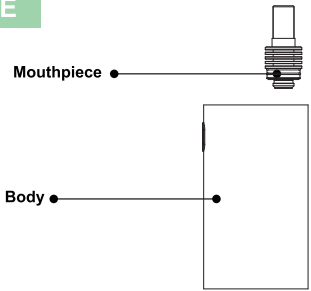

APPEARANCE