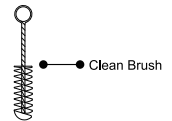

Accessories: