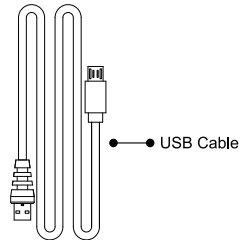

Accessories: