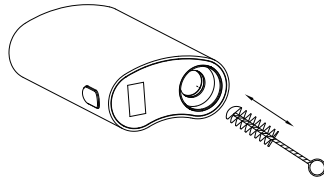

3. Use the cleaning brush to remove the remaining residue from chamber