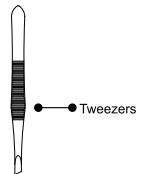

Accessories: