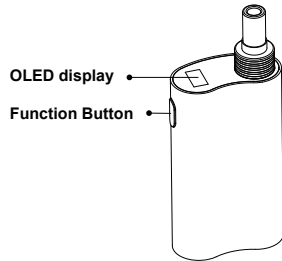

Smono No. 4 is not intended to administer medicinal or illegal substances of any kind.

APPEARANCE

Accessories:

INTRODUCTION

OLED Digital Screen Instruction:

Turn On

Turn Off

Charging

FOR DRY HERB

FOR OIL & WAX

1. Pull out the mouthpiece

2. Load Wax or oil

1. The Maximum airflow volume

2. Airflow adjust knob

3. Minimum airflow volume

AIRFLOW ADJUSTMENT