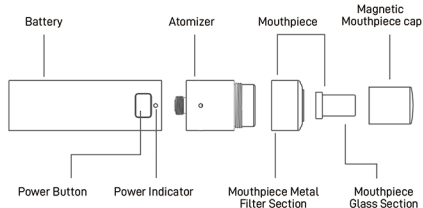

LINX BLAZE

USER MANUAL

Linx Blaze comes with a 1 year limited warranty
www.LinxVapor.com

IN THE BOX

- 1 900 mAh Battery
- 1 All Quartz Atomizer
- 1 Ceramic Plate Atomizer
- 1 Glass Mouthpiece
- 1 Tool
- 1 USB Charging Cable
- 1 Carrying Case
- 1 Magnetic Mouthpiece Cap

CHARGING

1. Plug the USB charger into the Blaze battery and connect it to a viable USB power outlet.
2. The power indicator on the battery will glow red while charging and turns off when fully charged.

LOADING

1. Unscrew the mouthpiece from the Blaze atomizer.
2. Load material no larger than a grain of rice. Using too much material drains battery power, requires a longer time to heat up and takes longer to cool down.

ON/OFF

Press the power button five times quickly to turn the device on and off. The power indicator will blink white five times.

VAPING

Turn on the device, pick the temperature, and inhale while holding the power button.

TEMP SETTINGS

1. Press the power button three times quickly to cycle between the four temperature settings.

- Blue: Low
- Green: Medium
- Yellow: Medium High
- Red: High

MOUTHPIECE SECTION CLEANING

1. Completely disassemble the Linx Blaze into parts.
2. Unscrew the glass mouthpiece section from the metal filter section. Soak the filter section in Isopropyl alcohol for two hours.
3. Use Isopropyl alcohol and a cotton swab to wipe down the glass mouthpiece section, air paths, and all other surfaces.

ZERO ATOMIZER CLEANING

ATOMIZERS WILL BECOME HOT DURING CLEANING.

1. Hold the Blaze upside down over a napkin, heat your atomizer on the red setting to burn off any reclaim. Use caution, the atomizer will be hot. Allow the atomizer time to cool down.
2. Partially submerge your atomizer (ceramic plate side down) in isopropyl alcohol for two hours. **Do not fully submerge the atomizer.**
3. Air dry the atomizer completely before reattaching to your battery. Do not try to poke, scratch, push, pull or move the ceramic plate in any way with any tool as this may permanently damage your atomizer. Repeat steps 1-2 if needed.

ACE ATOMIZER CLEANING

DO NOT SUBMERGE THE ACE ATOMIZER INTO ANY LIQUID.

1. Hold the Blaze upside down over a napkin, heat your atomizer on the red setting to burn off any reclaim. Use caution as the atomizer will be hot.
2. Heat the atomizer on the blue setting and lightly brush the surface of the atomizer with a cotton swab dipped in isopropyl alcohol. Ensure all alcohol has been burned off before the next use.

LOW POWER INDICATOR

OVERHEAT PROTECTION

If the power button is held down for fifteen seconds, the battery will enter standby mode. This is signified by the power indicator blinking white ten times.

SAFETY WARNINGS

Do not use this device while charging. This will cause damage to the device.

To prevent the device from overheating, do not leave it charging overnight.

Do not charge unit on bare carpet or rugs.

Do not drop, deform, bend, crush, puncture, microwave or paint this device.

Take caution and dispose in the correct receptacle. Do not dispose in trash.

SAFETY DISCLAIMERS

Keep this device away from children.

Use caution when handling this device, the atomizer area will become hot during use and while cleaning.

Do not clean this device in any way other than instructed by Linx Vapor.