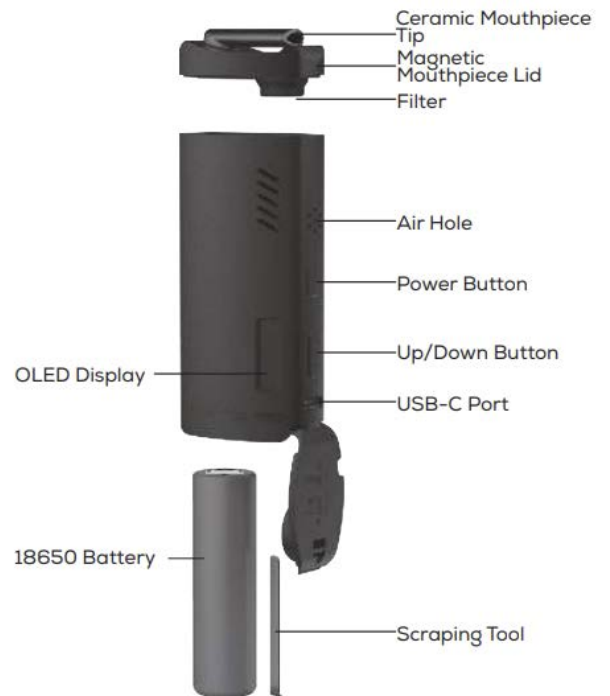

XVAPE FOG Pro user manual

VAPE FOG PRO CONTENTS AND OVERVIEW

USB-C Cable

4 Alcohol Cotton Pads

2 O-rings

Brush

3 Cotton Swabs

Wax Cup

SPECIFICATIONS

Battery Capacity	3200mAh(Lithium-Polymer)
Charging Voltage/Current	5V/ 1A
Working Voltage	3.3-4.2V
On/Off	Click the button 3 times consecutively
Temperature Range	100°C-220°C (212°F-428°F)
Oven Material	Stainless Steel
Display Screen	OLED
Size	43.5*25.5*100.3mm(1.71*1.00*3.95inch)