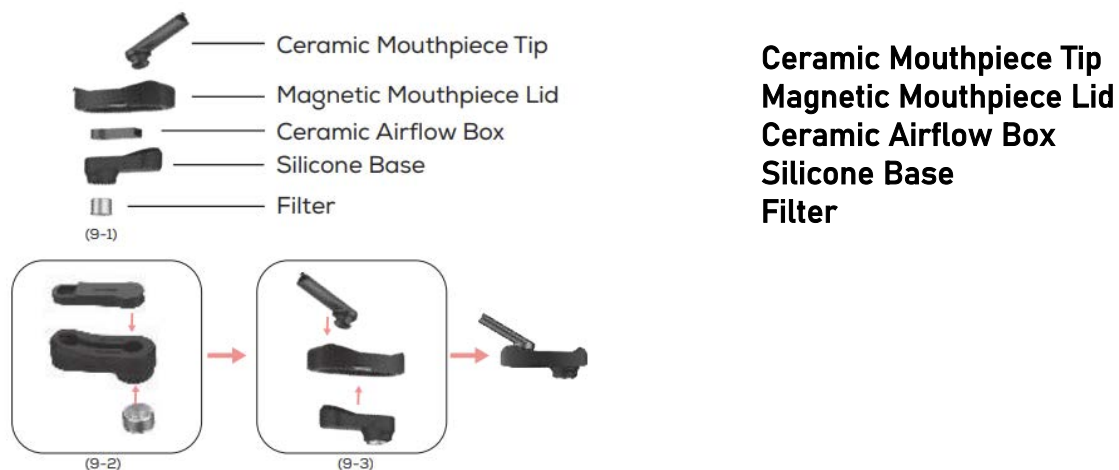

CLEANING AND MAINTENANCE

To keep the XVAPE FOG PRO working optimally and maintaining the purest taste, we recommend that all parts which come in contact with material or vapor be cleaned regularly.

All removable parts can be disassembled for optimal cleaning.

Mouthpiece & filter

Gently pull the mouthpiece to remove it. It can be cleaned with soap and water