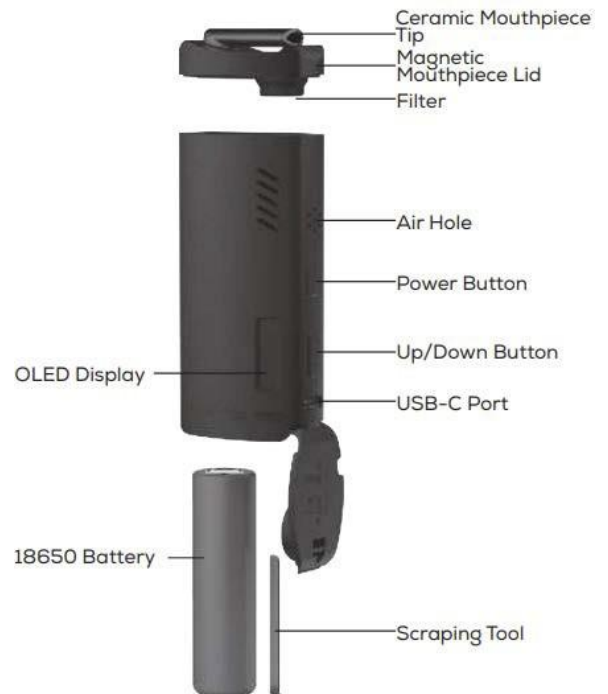

Wax Cup

SPECIFICATIONS

Battery Capacity	3200mAh(Lithium-Polymer)
Charging Voltage/Current	5V/ 1A
Working Voltage	3.3-4.2V
On/Off	Click the button 3 times consecutively
Temperature Range	100°C-220°C (212°F-428°F)
Oven Material	Stainless Steel
Display Screen	OLED
Size	43.5*25.5*100.3mm(1.71*1.00*3.95inch)